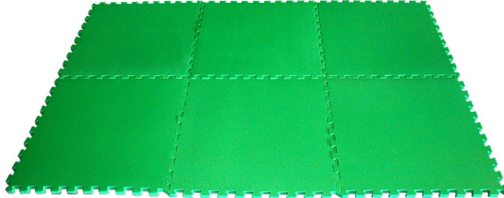

## Foam mattress

**Model :DV\_07\_002**

**Foam mattress**

Foam mattress

Mat to put at the entrance of the game

Réf : DV\_04\_002

Batch of 3 pieces : 60cm x 60cm x h2cm

Price is departure from Nogent le Rotrou